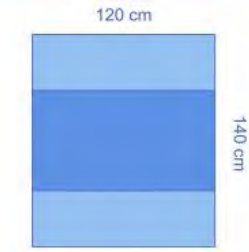

Equipment Covers

Back Table Cover

Back table cover, reinforced, 75µ

Item no.	2100CEB	Description	Dimensions	Quantity
eClass-Nr.	34-35-04-01	Back table cover, folded, 75µm	140x120 cm	1
Material	PE	SMS wrap	60x60 cm	1
PU	26			
SU	0